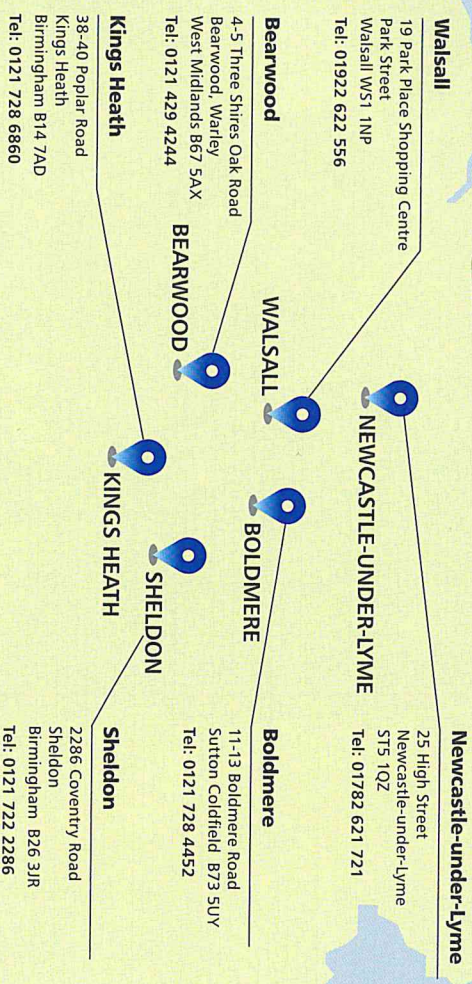

CLIVE MARK

ESTABLISHED 1965

In partnership with

**15% off
FOR NEW
INTAKE***

"Working Together to be Simply the Best"

Find us on Twitter
[@CliveMarkGroup](https://twitter.com/CliveMarkGroup)

Like us on Facebook
[CliveMarkSchoolwear](https://www.facebook.com/CliveMarkSchoolwear)

www.clivemark.co.uk