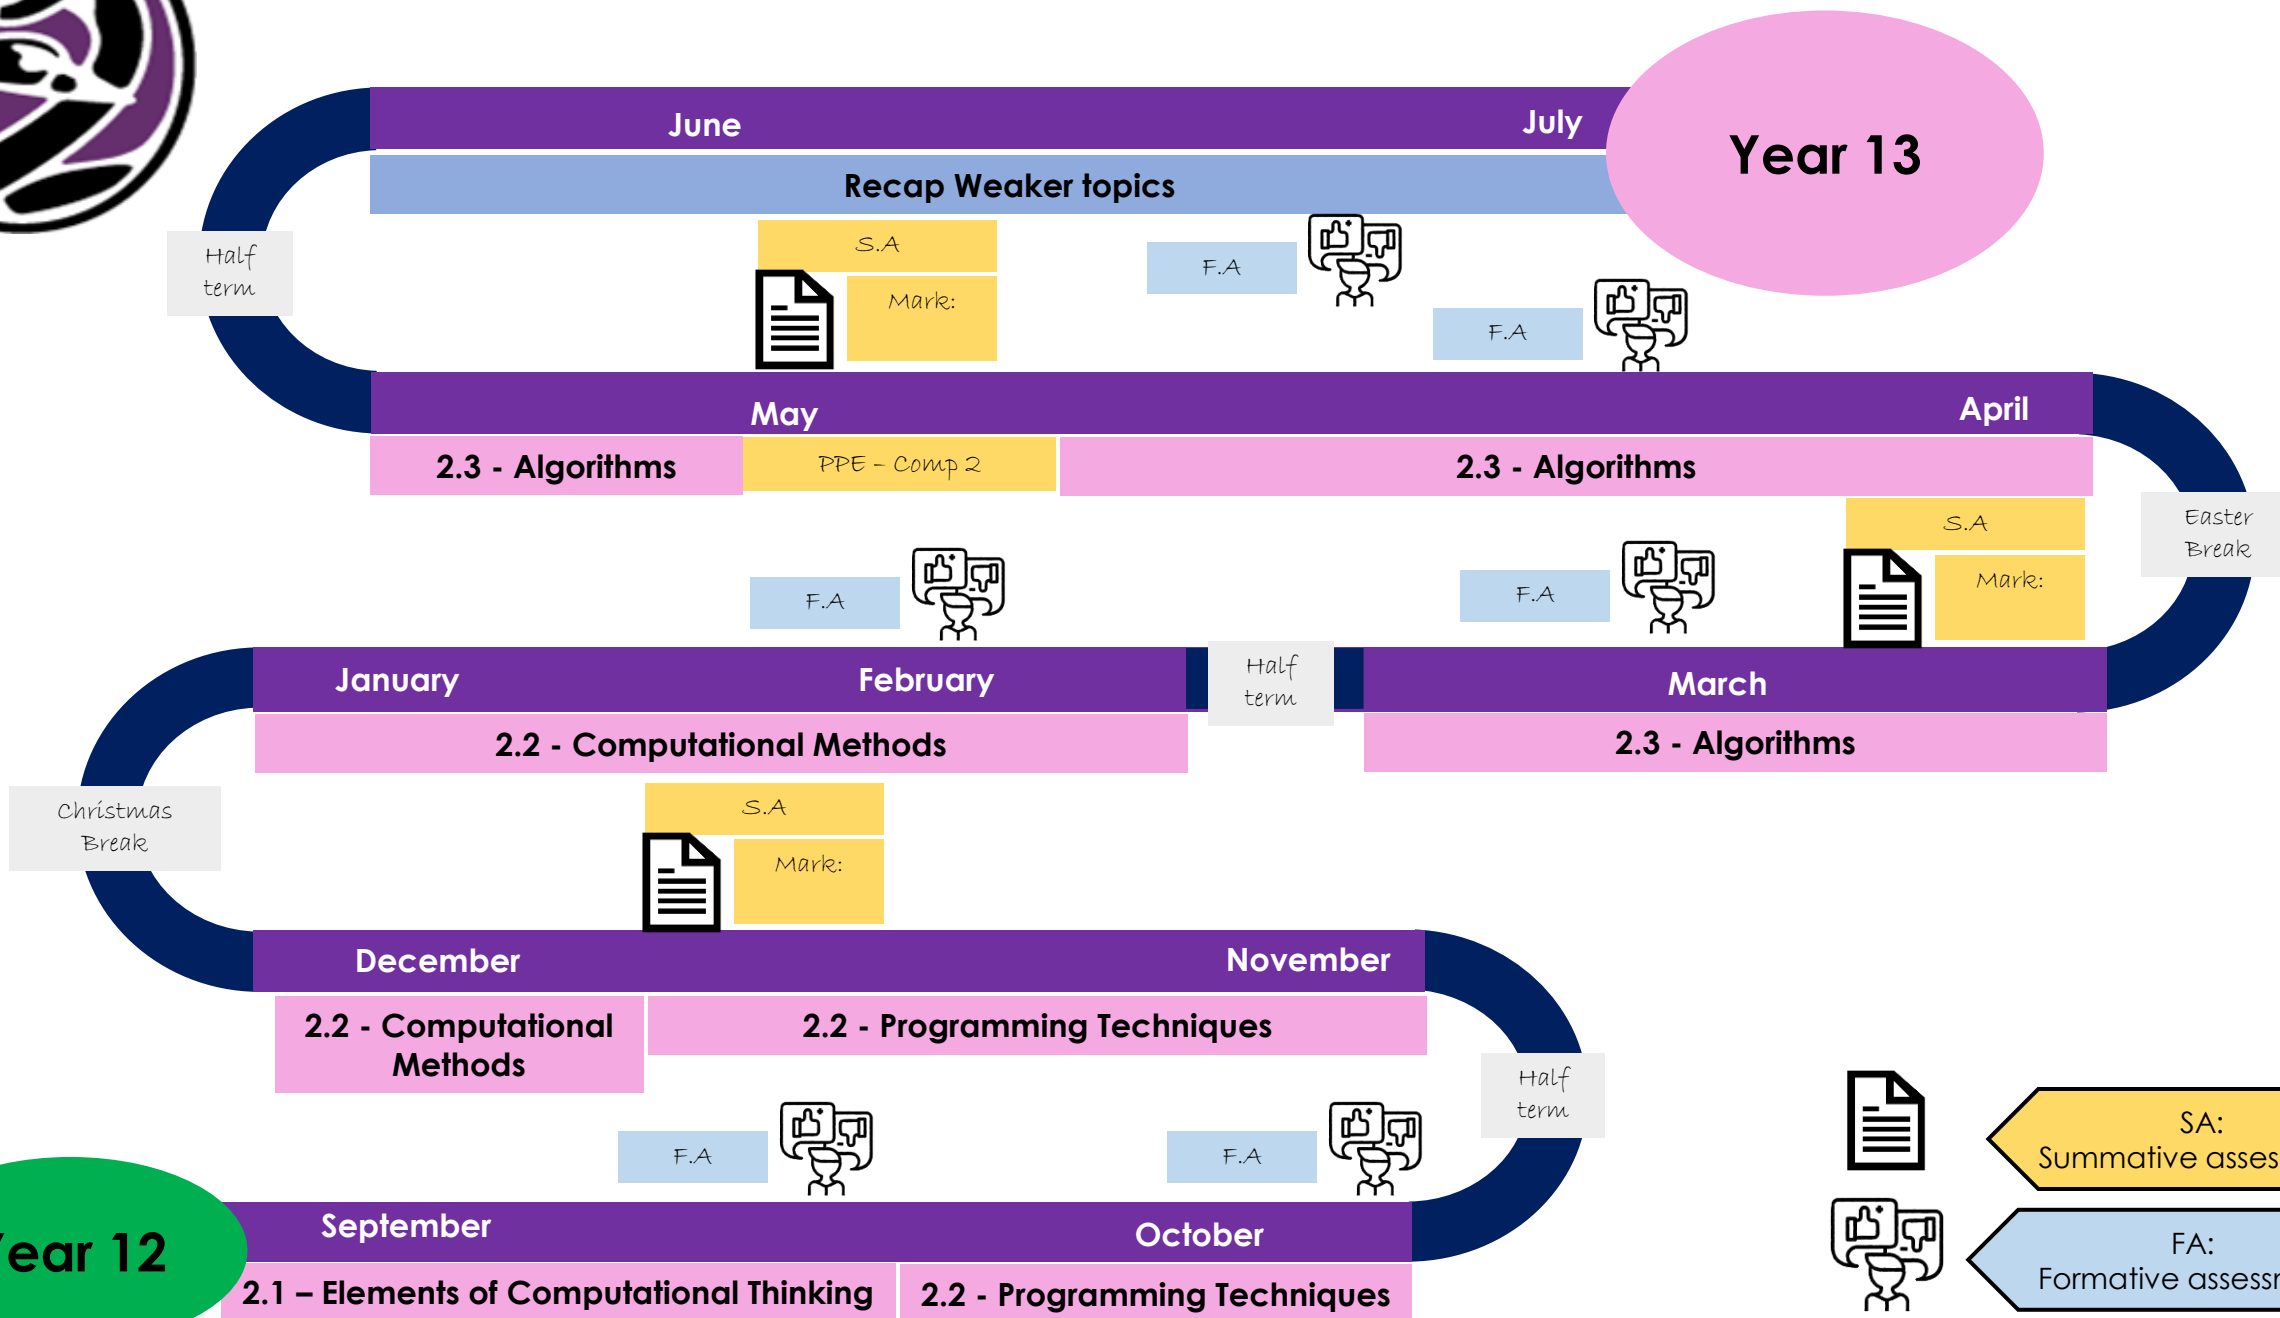

Computer Science GCSE - Year 12 Component 2 Learning Journey

Year 13

Year 12

SA:
Summative assessment

FA:
Formative assessment