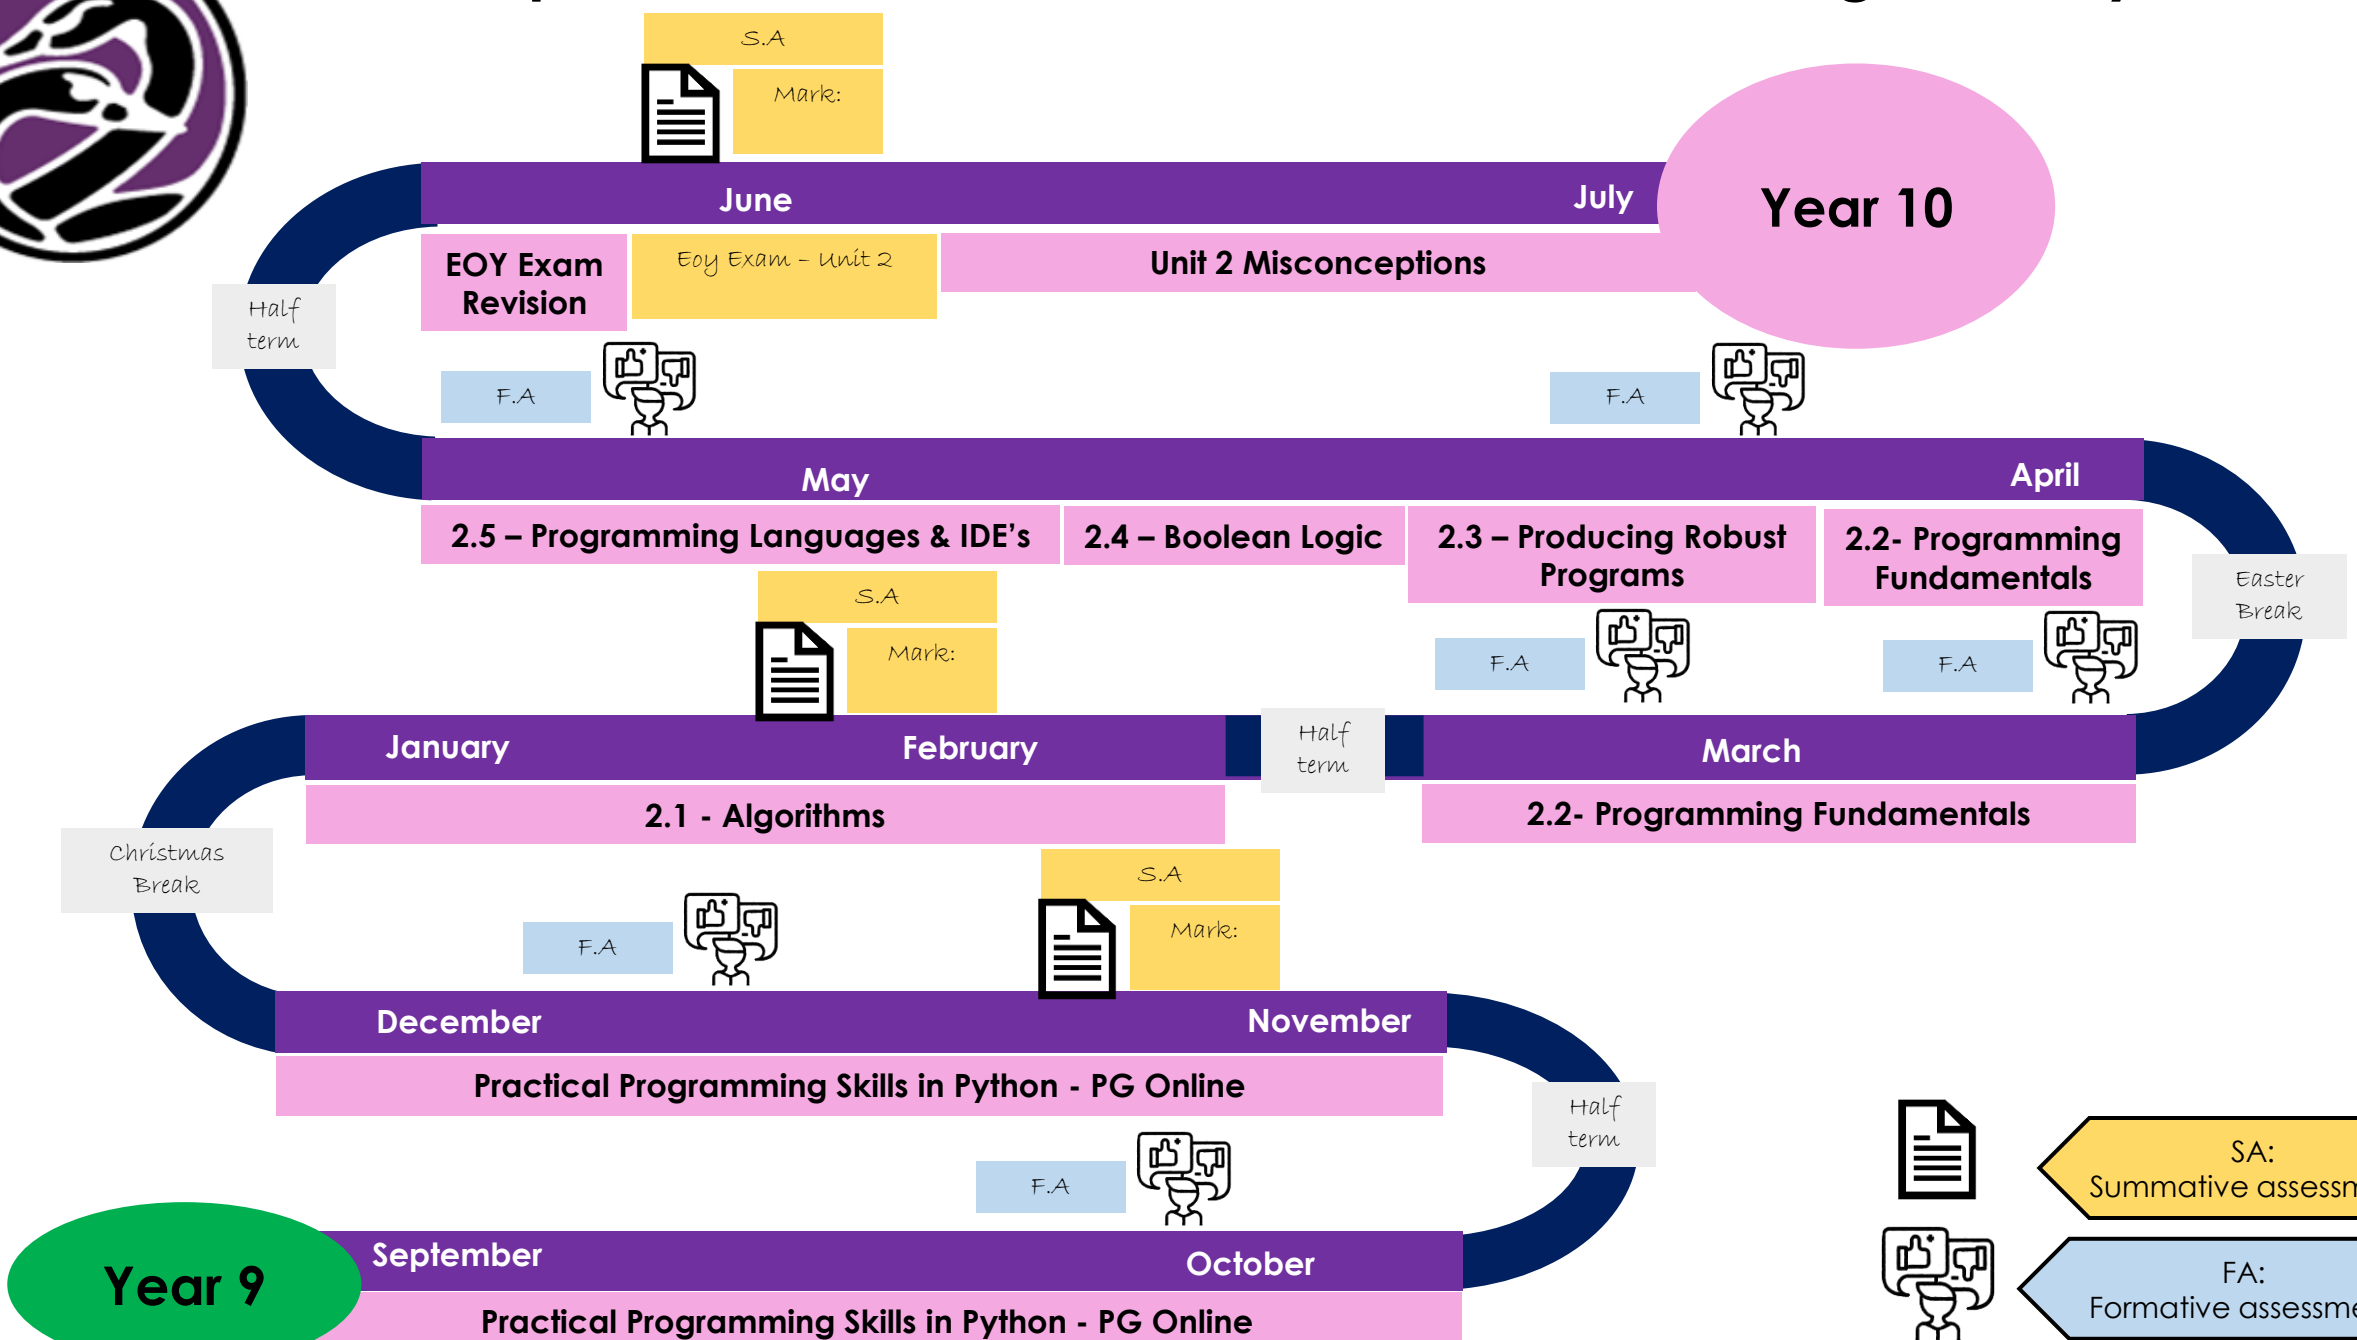

Computer Science GCSE - Year 9 Unit 2 Learning Journey

Year 10

 SA: Summative assessment
 FA: Formative assessment