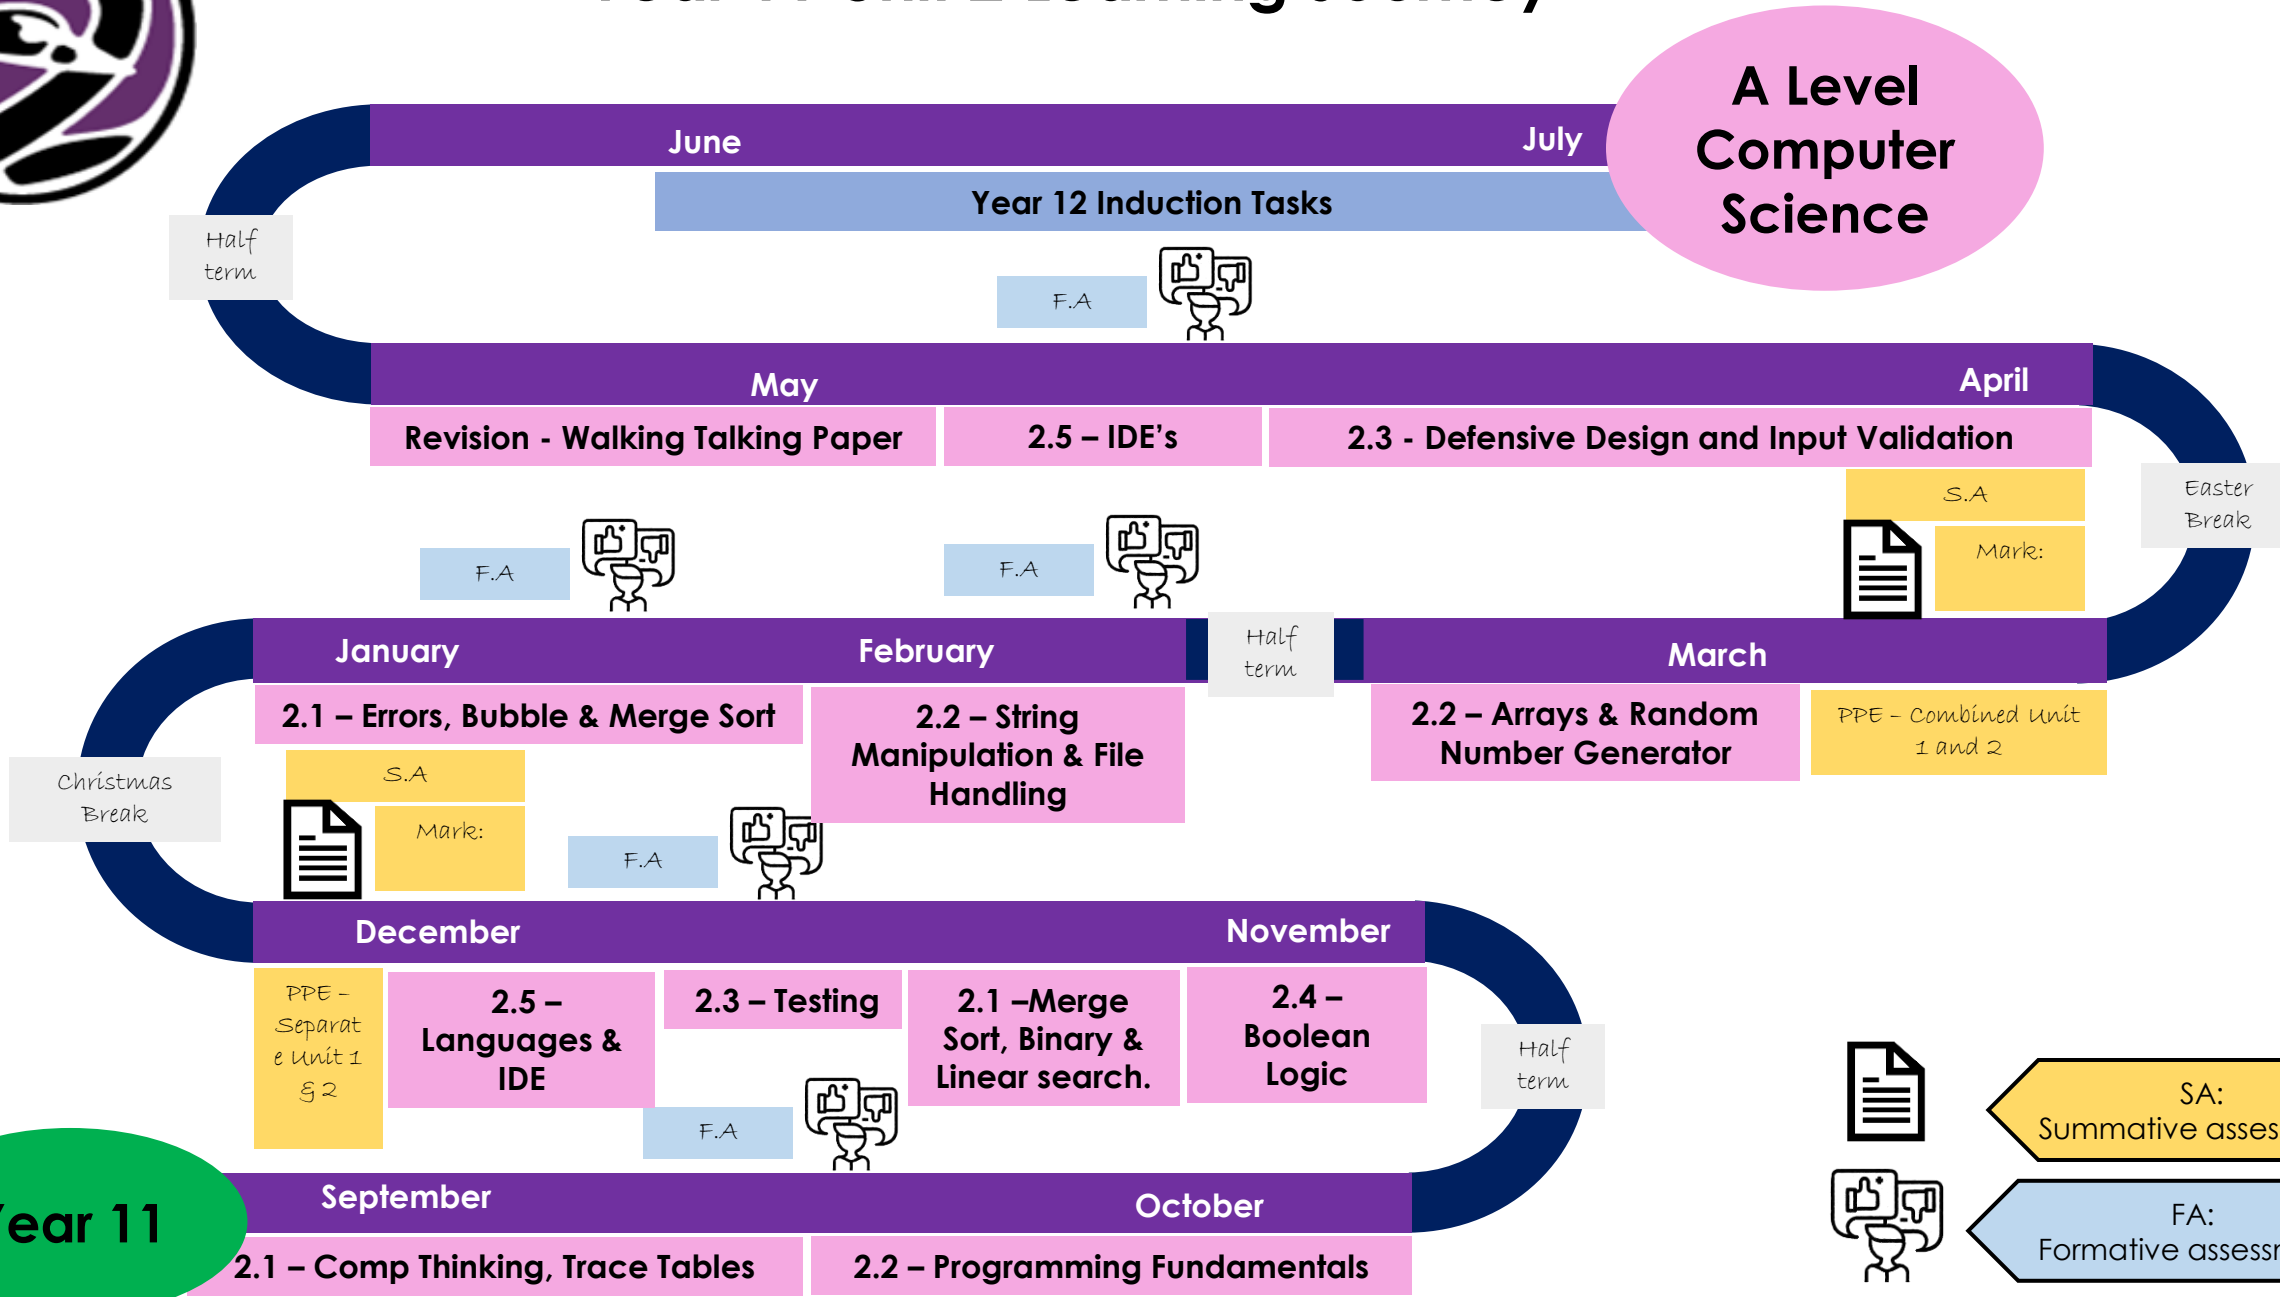

# Computer Science GCSE Year 11 Unit 2 Learning Journey

**A Level  
Computer  
Science**

**Year 11**

 SA:  
Summative assessment

 FA:  
Formative assessment