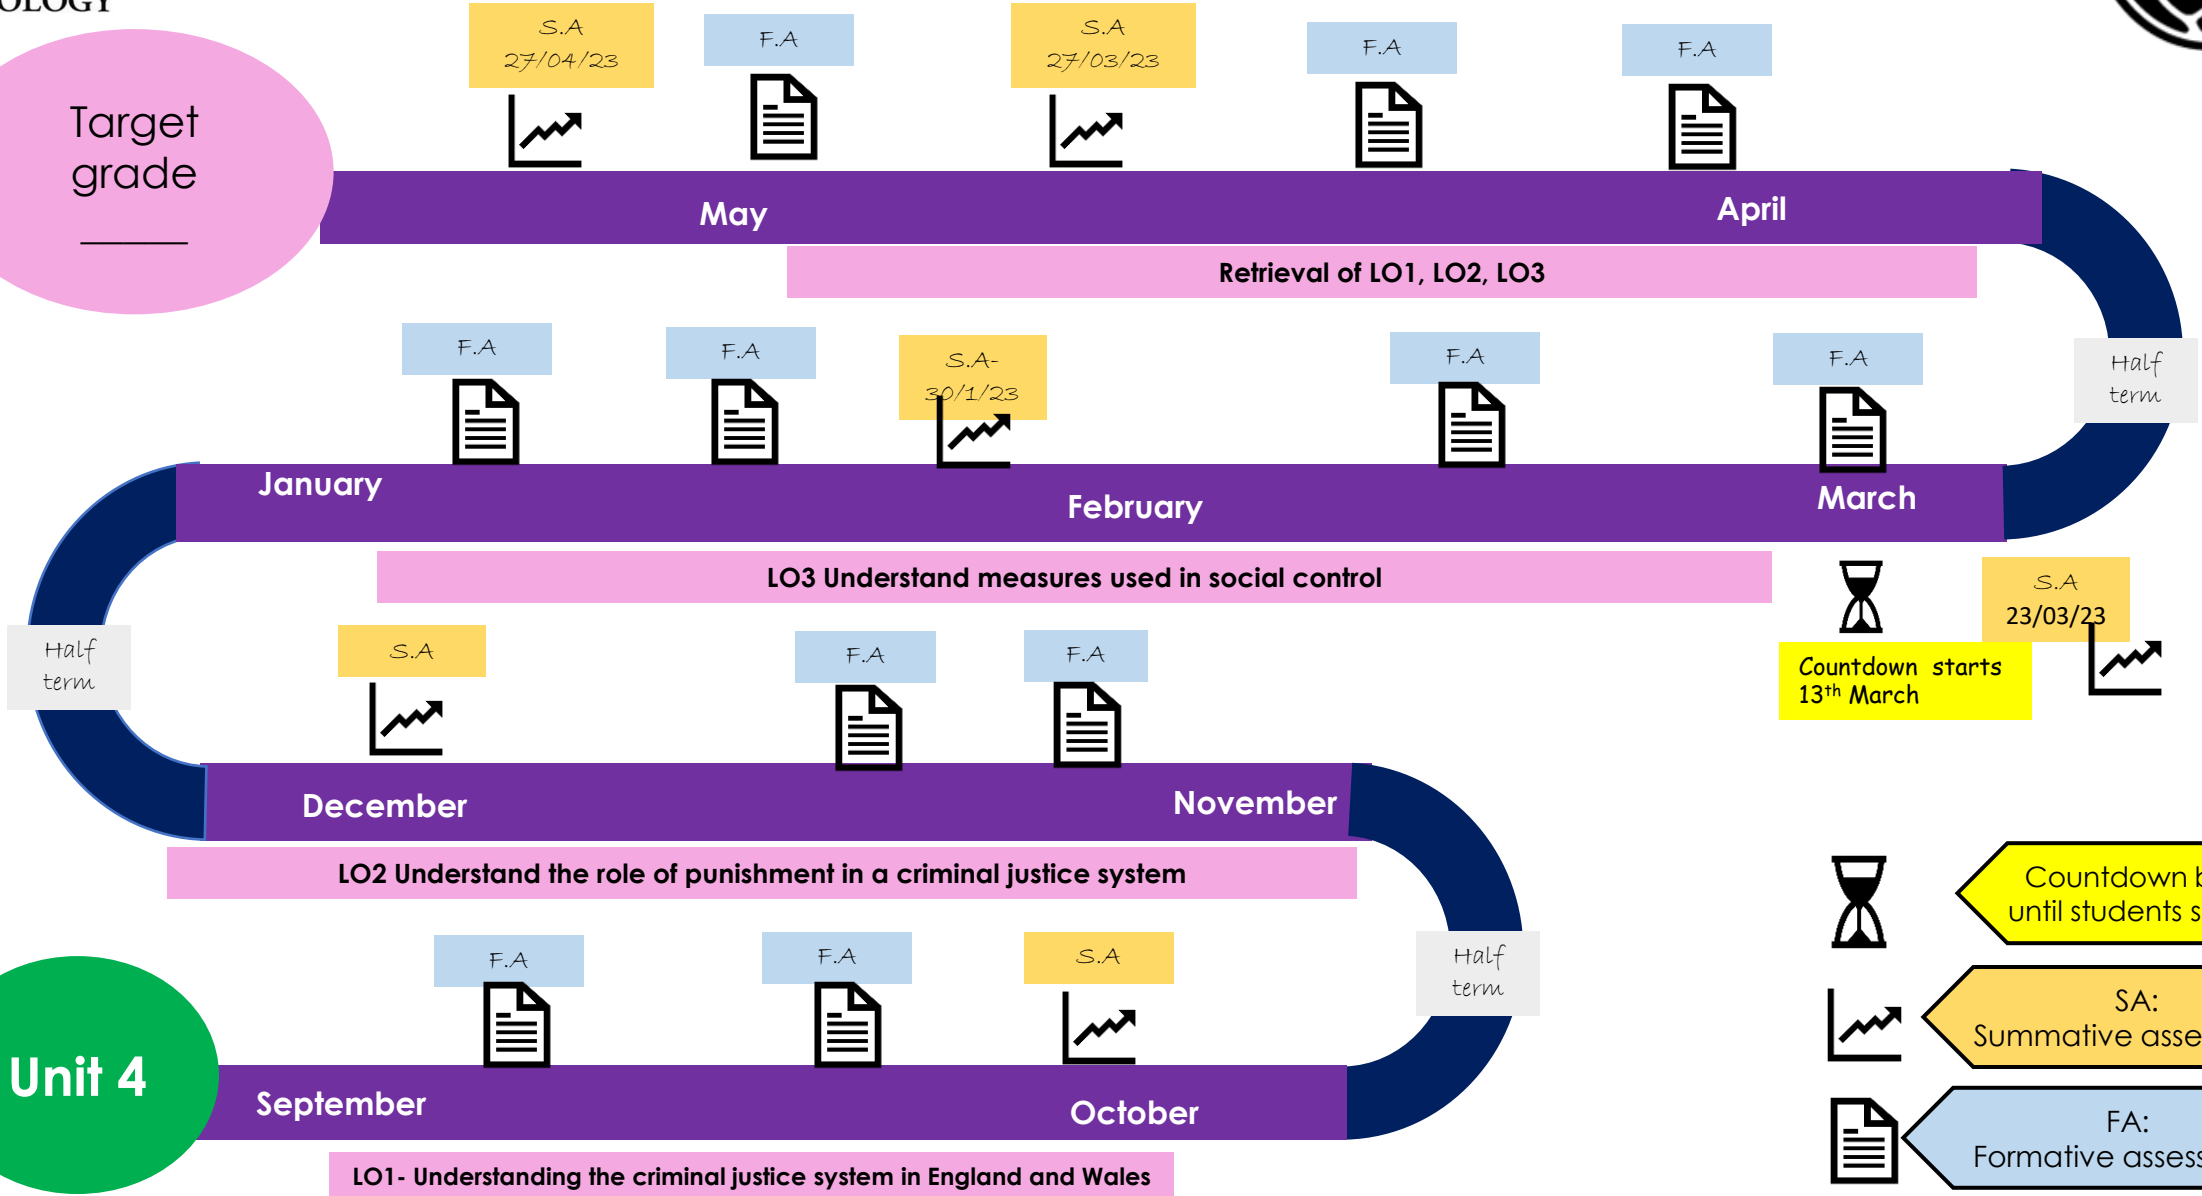

## Unit 4: Crime and Punishment

External assessment  
June 2023

Target grade  
\_\_\_\_\_

Unit 4

- Countdown begins until students sit exam
- SA: Summative assessment
- FA: Formative assessment